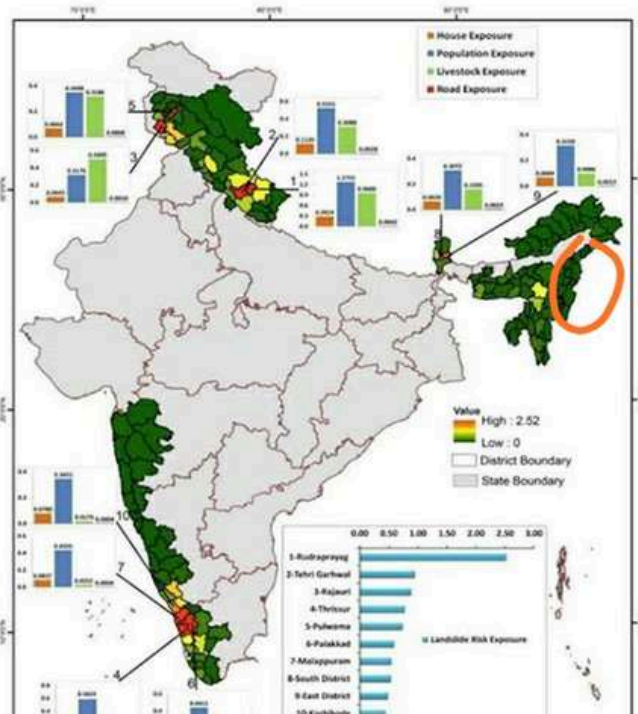

Six people died and four people were injured in a series of landslides , triggered by incessant rainfall along the National Highway 29 in Nagaland on Tuesday night .

Pherina and Pahar areas have been the worst damaged areas .

Landslides and mudslides at other area washed away connecting Dimapur and Kohima . The highway is also crucial for supplies in Manipur .

People started panic buying after the news of landslides and obstruction of roads spread . However , authorities have asked people to refrain from Panic buying as there was no shortage of food and essential goods .

Efforts to clear road obstruction and make the highway functional is underway.

A data tabled in Parliament has said that 196 incidents of landslides occurred between April and July this year in the North East .